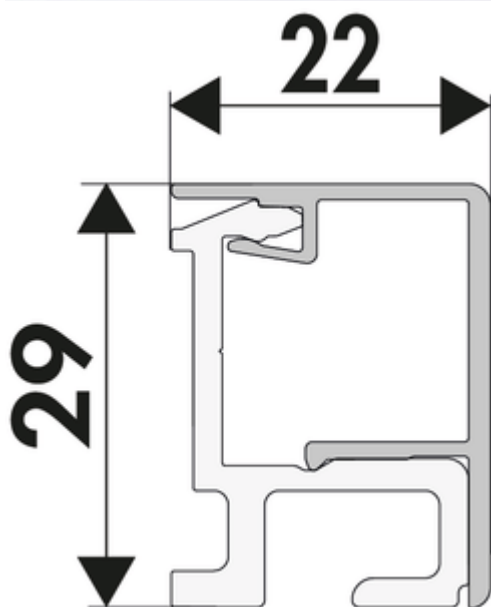

Linero Style profile strips set

Product number: 8047436

Configuration: L 1500 mm, stainless steel coloured

Configuration options

- 8047430 | L 600 mm, stainless steel coloured
- 8047431 | L 600 mm, black matt
- 8047432 | L 900 mm, stainless steel coloured
- 8047433 | L 900 mm, black matt
- 8047434 | L 1200 mm, stainless steel coloured
- 8047435 | L 1200 mm, black matt
- 8047436 | L 1500 mm, stainless steel coloured
- 8047437 | L 1500 mm, black matt

- ✓ Rail system
- ✓ Material: aluminium
- ✓ angular

Rail system. Aluminium.

Set consisting of:

- 1 aluminium profile strip (42.5 x 33 mm, H x D)
- 2 end pieces plus screws and dowels

[more infos...](#)

Technical data

Article type	Rail system	Material	aluminium
Height	42,5 mm	Shape	angular
Width	1.500 mm	Consisting of	1 aluminium profile strip (42.5 x 33 mm, H x D) 2 x end pieces 1 connector plus screws and dowels