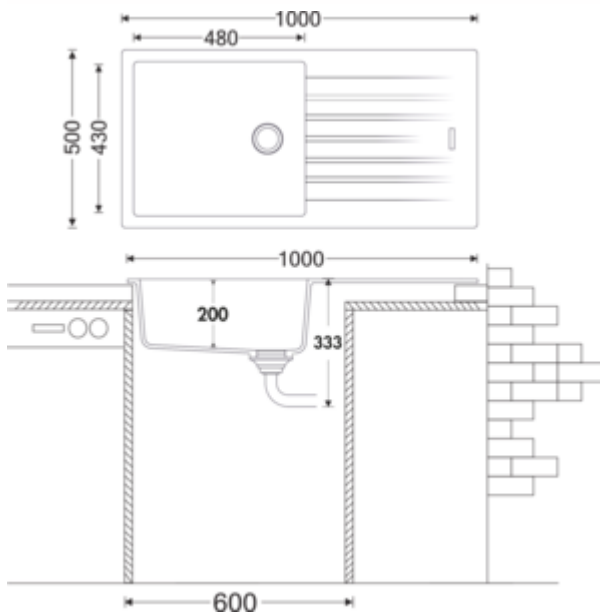

Angola 100 L

Product number: 1106031
Configuration: granite nero

Configuration options

1106031 | granite nero
1106032 | granite espresso
1106033 | granite metallico
1106035 | granite magnolia
1106036 | granite concrete
1106037 | granite lava
1106038 | granite nero assoluto

- ✓ Built-in sink
- ✓ Composite
- ✓ Eccentric set, chrome-plated

Built-in sink. Composite, with large bowl and draining surface, reversible. 3½" basket strainer valve flush with rotational excenter fitting, chrome plated.

- pre-drilled on both sides
- suitable for worktop thicknesses from 22 mm to 44 mm
- cut-out dimensions ca. 980 x 480 mm
- can also be used in combination with hot water fittings (+/-100 °C)

[more infos...](#)

Technical data

Article type	Sink	Depth main sink	430 mm
Height	200 mm	Maximum worktop material thickness	44 mm
Width	1.000 mm	Material thickness worktop minimum	22 mm
Material	Composite	Number of tap holes	1
Cabinet width	600 mm	Armature bench	Yes
Suitable for	can also be used in combination with hot water fittings (+/-100 °C)	Number of holes	2
Cut-out dimension	approx. 980 x 480 mm	Note fitting bore	pre-drilled
Excenter fitting	Eccentric set, chrome-plated	Arrangement sinks	Reversible
Valve type	3½" basket strainer valve flush	Number of sinks	1 main sink
Overflow	Overflow in the main basin	Number of overflow points	1
Installation variant	Built-in sink	Draining board	With ribbed draining surface
Main sink width	480 mm	Garnish actuation	Chrome-plated rotary eccentric
Height main sink	200 mm		