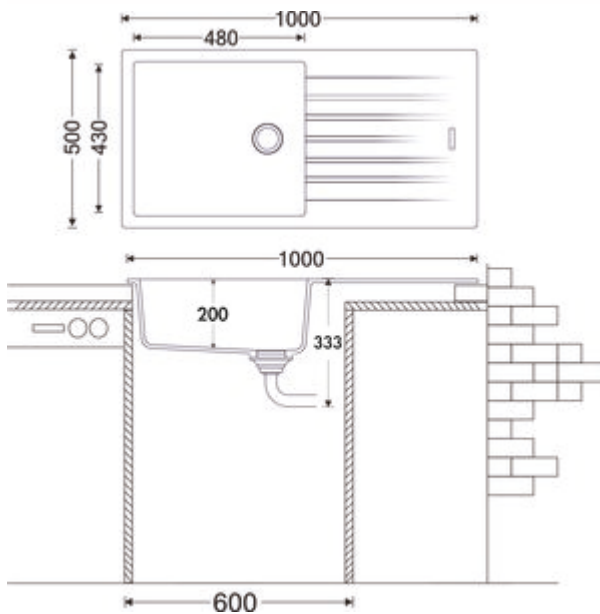

Angola 100 L

Product number: 1106031
Configuration: granite nero

Configuration options

1106031 | granite nero
1106032 | granite espresso
1106033 | granite metallico
1106035 | granite magnolia
1106036 | granite concrete
1106037 | granite lava
1106038 | granite nero assoluto

- ✓ Built-in sink
- ✓ Composite
- ✓ Eccentric set, chrome-plated

Built-in sink. Composite, with large bowl and draining surface, reversible. 3½" basket strainer valve flush with rotational excenter fitting, chrome plated.

- pre-drilled on both sides
- suitable for worktop thicknesses from 22 mm to 44 mm
- cut-out dimensions ca. 980 x 480 mm
- can also be used in combination with hot water fittings (+/-100 °C)

[more infos...](#)

Technical data

Article type	Sink	Depth main sink	430 mm
Width	1.000 mm	Maximum worktop material thickness	44 mm
Material	Composite	Material thickness worktop minimum	22 mm
Cabinet width	600 mm	Number of tap holes	1
Suitable for	can also be used in combination with hot water fittings (+/-100 °C)	Armature bench	Yes
Cut-out dimension	approx. 980 x 480 mm	Number of holes	2
Excenter fitting	Eccentric set, chrome-plated	Note fitting bore	pre-drilled
Valve type	3½" basket strainer valve flush	Arrangement sinks	Reversible
Overflow	Overflow in the main basin	Number of sinks	1 main sink
Installation variant	Built-in sink	Number of overflow points	1
Main sink width	480 mm	Draining board	With ribbed draining surface
Height main sink	200 mm	Garnish actuation	Chrome-plated rotary eccentric