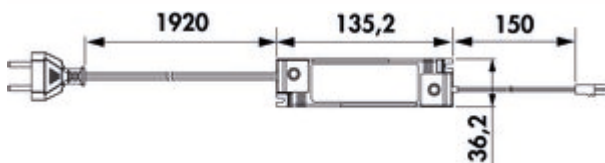

LED converter 30 Neva

Product number: 7062438
Configuration: white

Configuration options
7062438 | white

- ✓ converter
- ✓ 2.000 mm
- 30 watts, 24 V
- max. 36 watt load per slot on the converter
- 2000 mm mains connection line

[more infos...](#)

Technical data

Article type	converter	Note	observe the connection values (watt) of the individual lamps
Width	135 mm	Shape	angular
Mains voltage	100–240 VAC	Length of the supply line (primary)	2.000 mm