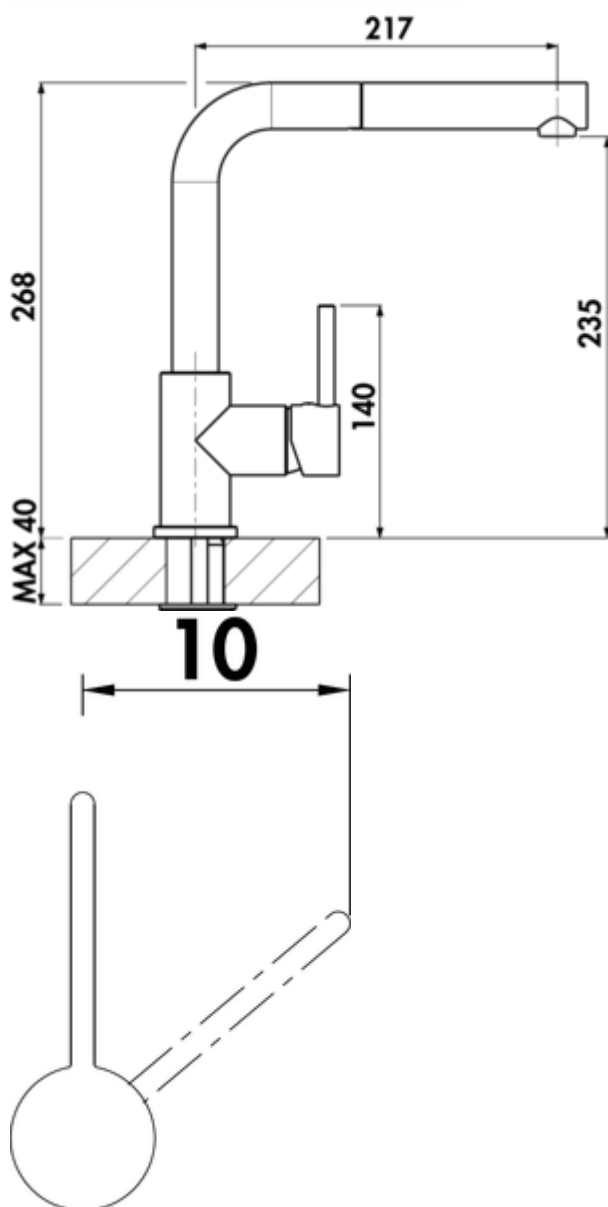

LINEA Arco 2

Product number: 5011266

Configuration: stainless steel finish, low pressure

Configuration options

- 5011252 | chrome, high pressure
- 5011253 | stainless steel finish, high pressure
- 5011262 | black matt, high pressure
- 5011263 | graphite, high pressure
- 5011265 | chrome, low pressure
- 5011266 | stainless steel finish, low pressure
- 5011267 | black matt, low pressure
- 5011268 | graphite, low pressure
- 5011271 | copper coloured, high pressure

- ✓ Sink faucet
- ✓ low pressure
- ✓ with swivelling/pull-out metal outlet

Single lever faucet. With **swivelling/pull-out** metal outlet, side lever, laminar aerator and ceramic cartridge.

- swivel range 360°
- drill Ø 35 mm
- corresponds to the German and European drinking water regulation/directive

BELGAQUA

[more infos...](#)

Technical data

Article type	Sink faucet	Swivel range outlet	360°
Brand	LINEA	Type of fitting	Single lever faucet
Number of handles	1	Operating pressure	low pressure
Total installation height	268 mm	Material	brass
Height	268 mm	Worktop thickness	40 mm
Outreach	217 mm	Number of tap holes	1
Outlet	with swivelling/pull-out metal outlet	Cartridge size	35 mm
Discharge height	235 mm	Minimum distance wall to centre tap hole	10 mm
Operating mode	Lever	Connection type	G 3/8" F
Drilling diameter	35 mm	Connection size	DN 15
Handle position	side lever	Connection hoses	450 mm
Cartridge with ceramic sealing discs	Yes		