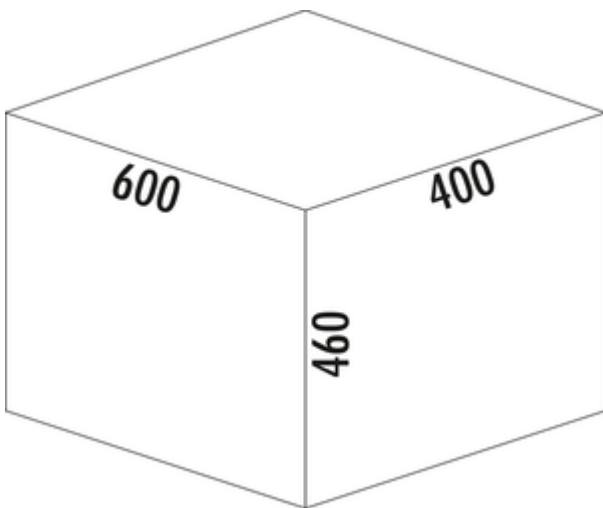

Cox[®] Base 460 S/600-3

Product number: 8012354

Configuration: light grey, H 460 mm

Configuration options

8012354 | light grey, H 460 mm

8013354 | anthracite, H 460 mm

✓ Front pull-out system

✓ full pull-out

✓ 53 l

With pull-out complete lid.

— guide rail depth 470 mm

— waste capacity 53 (1 x 28/2 x 12.5) l

— technology: full pull-out

— fitting: cabinet wall and front panel

— **with soft retraction and damping**

— **suitable for Cox Work[®] utensils box**

[more infos...](#)

Technical data

Article type	Waste collection system	Opening technology	full pull-out
Height	460 mm	Total volume	53 l
Width	600 mm	Volume/content container 1	28 l
Mounting/Fixing	front panel cabinet wall	Volume/content container 2	12,5 l
Cabinet width	600 mm	Volume/content container 3	12,5 l
Shape	angular	Soft closing	Yes
Frame colour	silver	Colour guide	silver
Material container	plastic	Design	Front pull-out system
Colour total cover	silver	Volume/Content container	28/12,5/12,5
Cover	Yes	Retractable total cover	Yes
Lid type(s)	Complete lid	Guide rail depth	470 mm
Number of containers	3	Locking mechanism	With damper