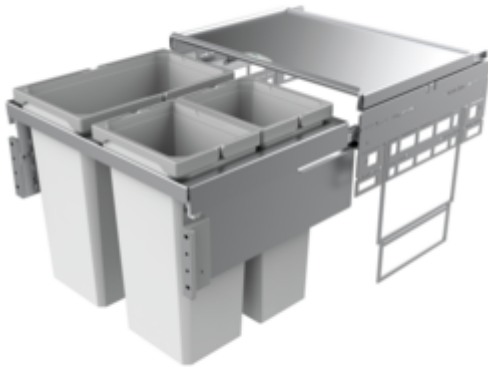

Cox[®] Base 460 S/600-3

Product number: 8012354

Configuration: light grey, H 460 mm

Configuration options

8012354 | light grey, H 460 mm

8013354 | anthracite, H 460 mm

✓ Front pull-out system

✓ full pull-out

✓ 53 l

With pull-out complete lid.

— guide rail depth 470 mm

— waste capacity 53 (1 x 28/2 x 12.5) l

— technology: full pull-out

— fitting: cabinet wall and front panel

— **with soft retraction and damping**

— **suitable for Cox Work[®] utensils box**

[more infos...](#)

Technical data

Article type	Waste collection system	Opening technology	full pull-out
Height	460 mm	Total volume	53 l
Width	600 mm	Volume/content container 1	28 l
Mounting/Fixing	front panel cabinet wall	Volume/content container 2	12,5 l
Cabinet width	600 mm	Volume/content container 3	12,5 l
Shape	angular	Soft closing	Yes
Frame colour	silver	Colour guide	silver
Material container	plastic	Design	Front pull-out system
Colour total cover	silver	Volume/Content container	28/12,5/12,5
Cover	Yes	Retractable total cover	Yes
Lid type(s)	Complete lid	Guide rail depth	470 mm
Number of containers	3	Locking mechanism	With damper

Spare Parts

8012319	Cox [®] system container, Single bucket, light grey, 12.5 liters
8012324	Cox [®] system container, Single bucket, light grey, 28 liters
8010146	Complete lid, Accessory, silver

Recommendations