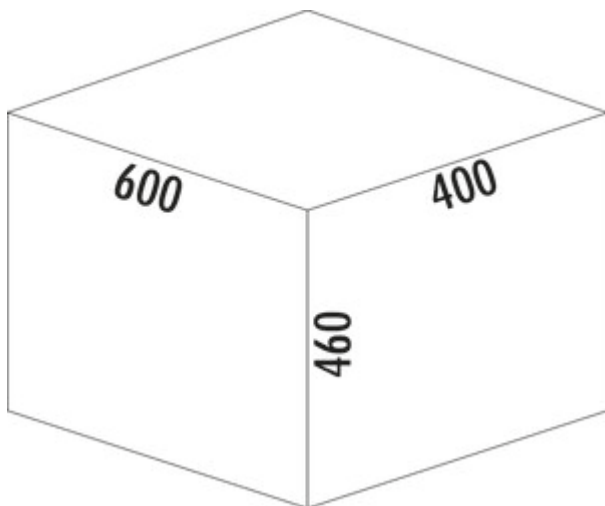

Cox[®] Base 460 S/600-3

Product number: 8012354

Configuration: light grey, H 460 mm

Configuration options

8012354 | light grey, H 460 mm

8013354 | anthracite, H 460 mm

✓ Front pull-out system

✓ full pull-out

✓ 53 l

With pull-out complete lid.

— guide rail depth 470 mm

— waste capacity 53 (1 x 28/2 x 12.5) liters

— technology: full pull-out

— fitting: cabinet wall and front panel

— with soft retraction and damping

— suitable for Cox Work[®] utensils box

[more infos...](#)

Technical data

Article type	Waste collection system	Opening technology	full pull-out
Width	600 mm	Total volume	53 l
CE marking on the product	No	Volume/content container 1	28 l
Mounting/Fixing	front panel cabinet wall	Volume/content container 2	12,5 l
Cabinet width	600 mm	Volume/content container 3	12,5 l
Shape	angular	Soft closing	Yes
Frame colour	silver	Colour guide	silver
Material container	plastic	Design	Front pull-out system
Colour total cover	silver	Volume/Content container	28/12,5/12,5
Cover	Yes	Retractable total cover	Yes
Lid type(s)	Complete lid	Guide rail depth	470 mm
Number of containers	3		