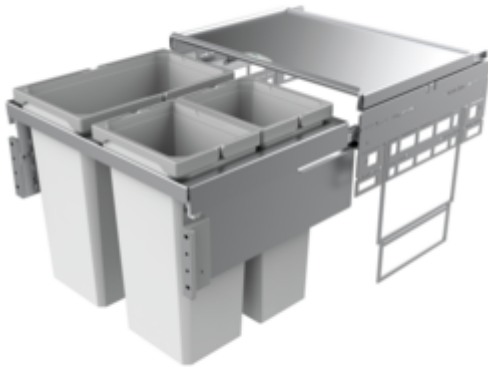

Cox[®] Base 460 S/600-3

Product number: 8012354

Configuration: light grey, H 460 mm

Configuration options

8012354 | light grey, H 460 mm

8013354 | anthracite, H 460 mm

✓ Front pull-out system

✓ full pull-out

✓ 53 l

With pull-out complete lid.

— guide rail depth 470 mm

— waste capacity 53 (1 x 28/2 x 12.5) liters

— technology: full pull-out

— fitting: cabinet wall and front panel

— with soft retraction and damping

— suitable for Cox Work[®] utensils box

[more infos...](#)

Technical data

Article type	Waste collection system	Opening technology	full pull-out
Width	600 mm	Total volume	53 l
CE marking on the product	No	Volume/content container 1	28 l
Mounting/Fixing	front panel cabinet wall	Volume/content container 2	12,5 l
Cabinet width	600 mm	Volume/content container 3	12,5 l
Shape	angular	Soft closing	Yes
Frame colour	silver	Colour guide	silver
Material container	plastic	Design	Front pull-out system
Colour total cover	silver	Volume/Content container	28/12,5/12,5
Cover	Yes	Retractable total cover	Yes
Lid type(s)	Complete lid	Guide rail depth	470 mm
Number of containers	3		

Accessories

8012368

Cox Cick-E[®] 600, Accessory, W 600 mm, dark grey/chrome matt

Spare Parts

8012319	Cox® system container, Single bucket, light grey, 12.5 liters
8012324	Cox® system container, Single bucket, light grey, 28 liters
8010146	Complete lid, Accessory, silver