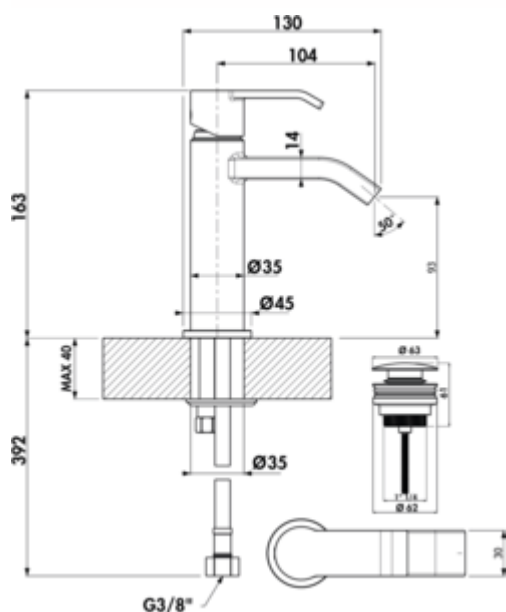

LINEA Stile 1 bathroom

Product number: 5011289

Configuration: chrome, high pressure

Configuration options

5011289 | chrome, high pressure

5011290 | black matt, high pressure

✓ Washbasin tap

✓ high pressure

Single lever faucet. With ceramic cartridge. With drain fitting Klick-Komfort (without spill-over).

— drill \varnothing 35 mm

BELGAQUA

[more infos...](#)

Technical data

Article type	Washbasin tap	Operating pressure	high pressure
Brand	LINEA	Width	45 mm
Number of handles	1	Material	brass
Total installation height	163 mm	Worktop thickness	40 mm
Height	163 mm	Excenter fitting	With drain fitting Klick-Komfort (without spill-over)
Outreach	104 mm	Number of tap holes	1
Discharge height	93 mm	Cartridge size	25 mm
Operating mode	Lever	Angle of inclination of aerator	50 °
Drilling diameter	35 mm	Connection type	G 3/8" F
Handle position	top	Connection size	DN 15
Cartridge with ceramic sealing discs	Yes	Connection hoses	450 mm
Type of fitting	Single lever faucet		