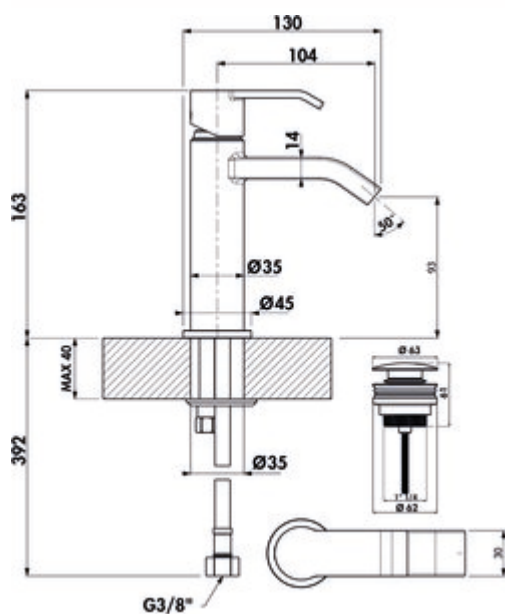

LINEA Stile 1 bathroom

Product number: 5011289

Configuration: chrome, high pressure

Configuration options

5011289 | chrome, high pressure

5011290 | black matt, high pressure

✓ Washbasin tap

✓ high pressure

Single lever faucet. With ceramic cartridge. With drain fitting Klick-Komfort (without spill-over).

— drill \varnothing 35 mm

BELGAQUA

[more infos...](#)

Technical data

Article type	Washbasin tap	Type of fitting	Single lever faucet
Brand	LINEA	Operating pressure	high pressure
Number of handles	1	Width	45 mm
Total installation height	163 mm	Material	brass
Outreach	104 mm	Worktop thickness	40 mm
Discharge height	93 mm	Excenter fitting	With drain fitting Klick-Komfort (without spill-over)
Operating mode	Lever	Number of tap holes	1
Drilling diameter	35 mm	Cartridge size	25 mm
Handle position	top	Angle of inclination of aerator	50 °
Warranty	2-year Naber warranty (except for wear parts); the general warranty conditions of Naber GmbH apply.	Connection type	G 3/8" F
Cartridge with ceramic sealing discs	Yes	Connection size	DN 15
Kundendienst	Your claim to customer service during the warranty period will be settled individually by agreement.	Connection hoses	450 mm